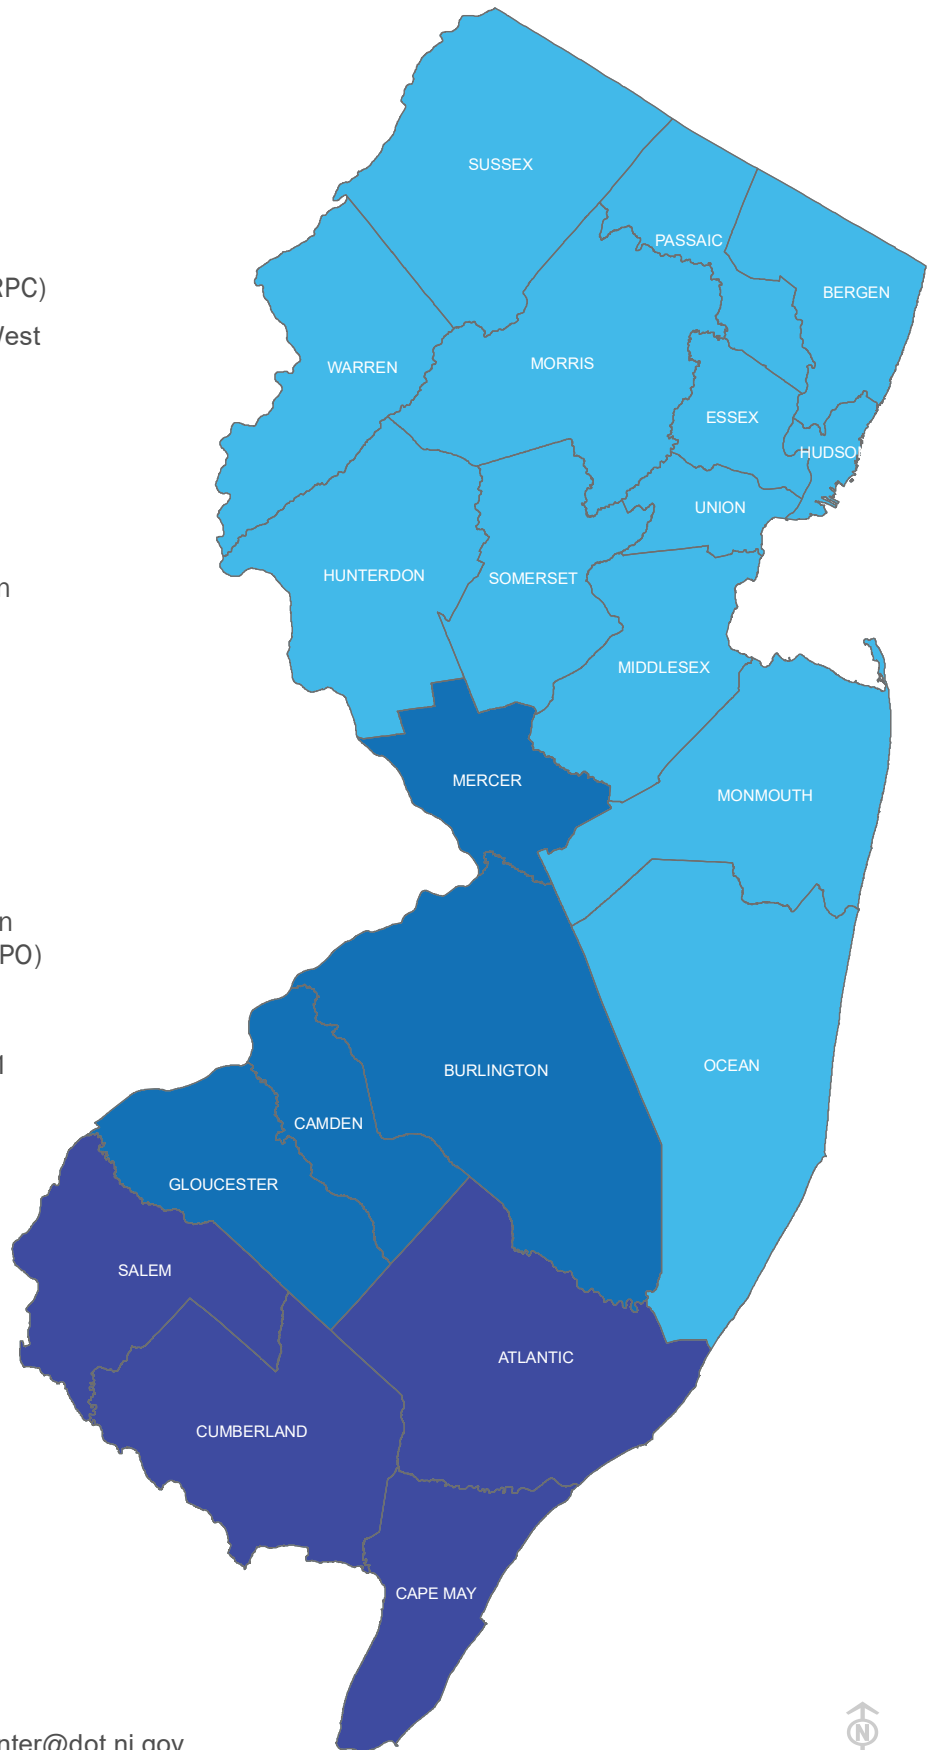

New Jersey's Metropolitan Planning Organizations (MPOs)

 Delaware Valley Regional
Planning Commission (DVRPC)
190 N Independence Mall West
8th Floor
Philadelphia, PA 19106
www.dvrpc.org
(215) 592-1800

 North Jersey Transportation
Planning Authority (NJTPA)
One Newark Center
17th Floor
Newark, NJ 07102
www.njtpa.org
(973) 639-8400

 South Jersey Transportation
Planning Organization (SJTPO)
782 South Brewster Road
Unit B-6
Vineland, New Jersey 08361
www.sjtpo.org
(856) 794-1941

<https://njdotlocalaidrc.com/>
(609) 649-9395
DOT-LocalAID.ResourceCenter@dot.nj.gov